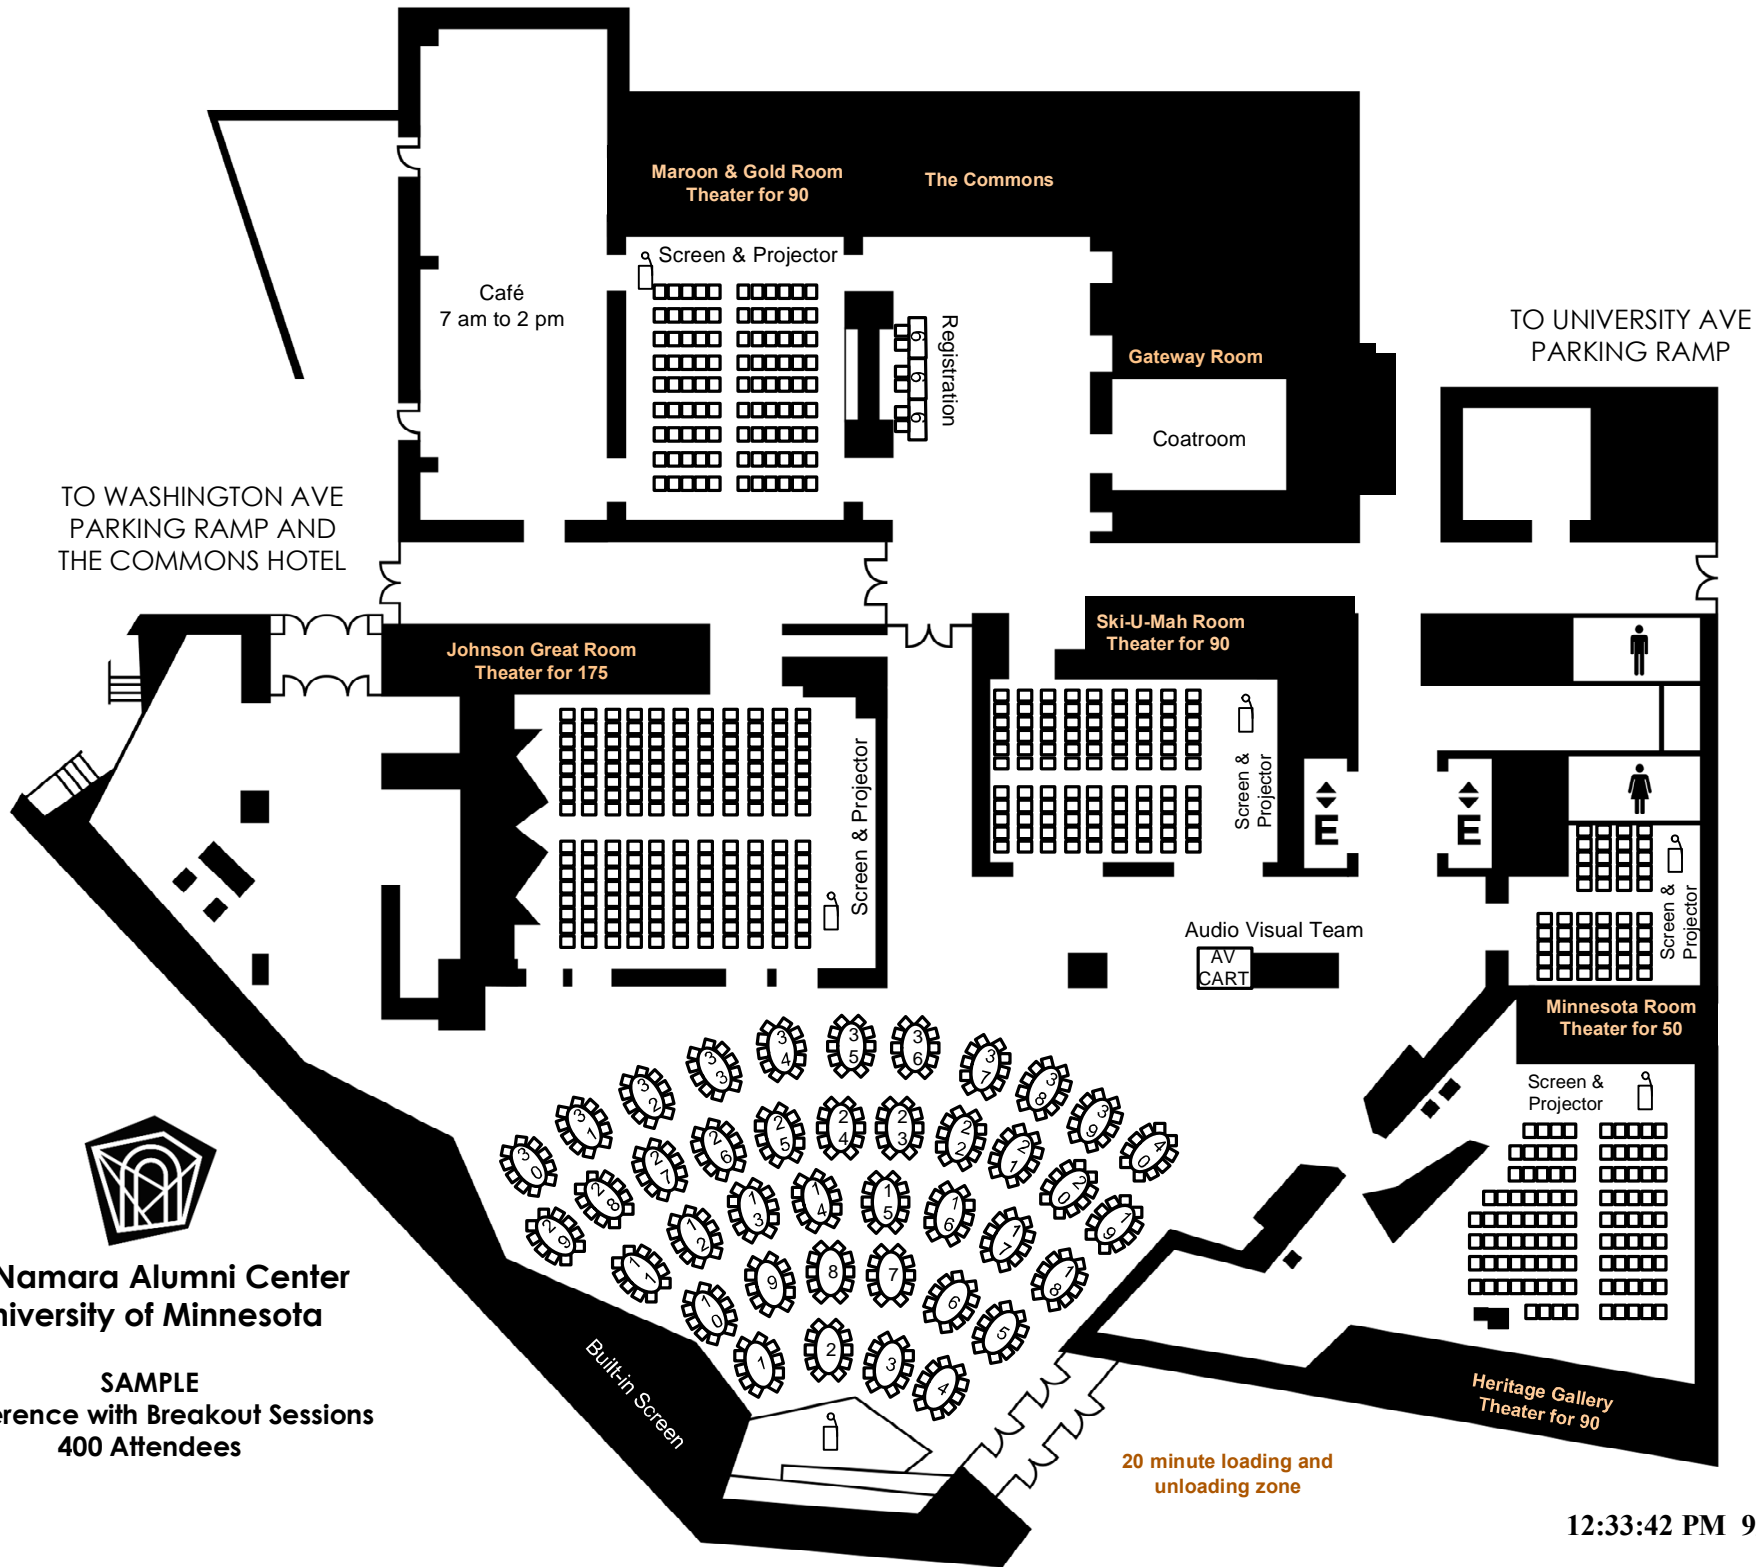

Café
7 am to 2 pm

TO UNIVERSITY AVE
PARKING RAMP

TO WASHINGTON AVE
PARKING RAMP AND
THE COMMONS HOTEL

Johnson Great Room
Theater for 175

Ski-U-Mah Room
Theater for 90

Minnesota Room
Theater for 50

Memorial Hall
Ovals for 250

Buffets

Registration

Screen & Projector

McNamara Alumni Center
University of Minnesota

SAMPLE
Conference with Breakout Sessions
250 Attendees

Built-in Screen

5 wood panels

20 minute loading and
unloading zone

Heritage Gallery
Theater for 90

McNamara Alumni Center
University of Minnesota

SAMPLE
Conference with Breakout Sessions
400 Attendees

20 minute loading and unloading zone