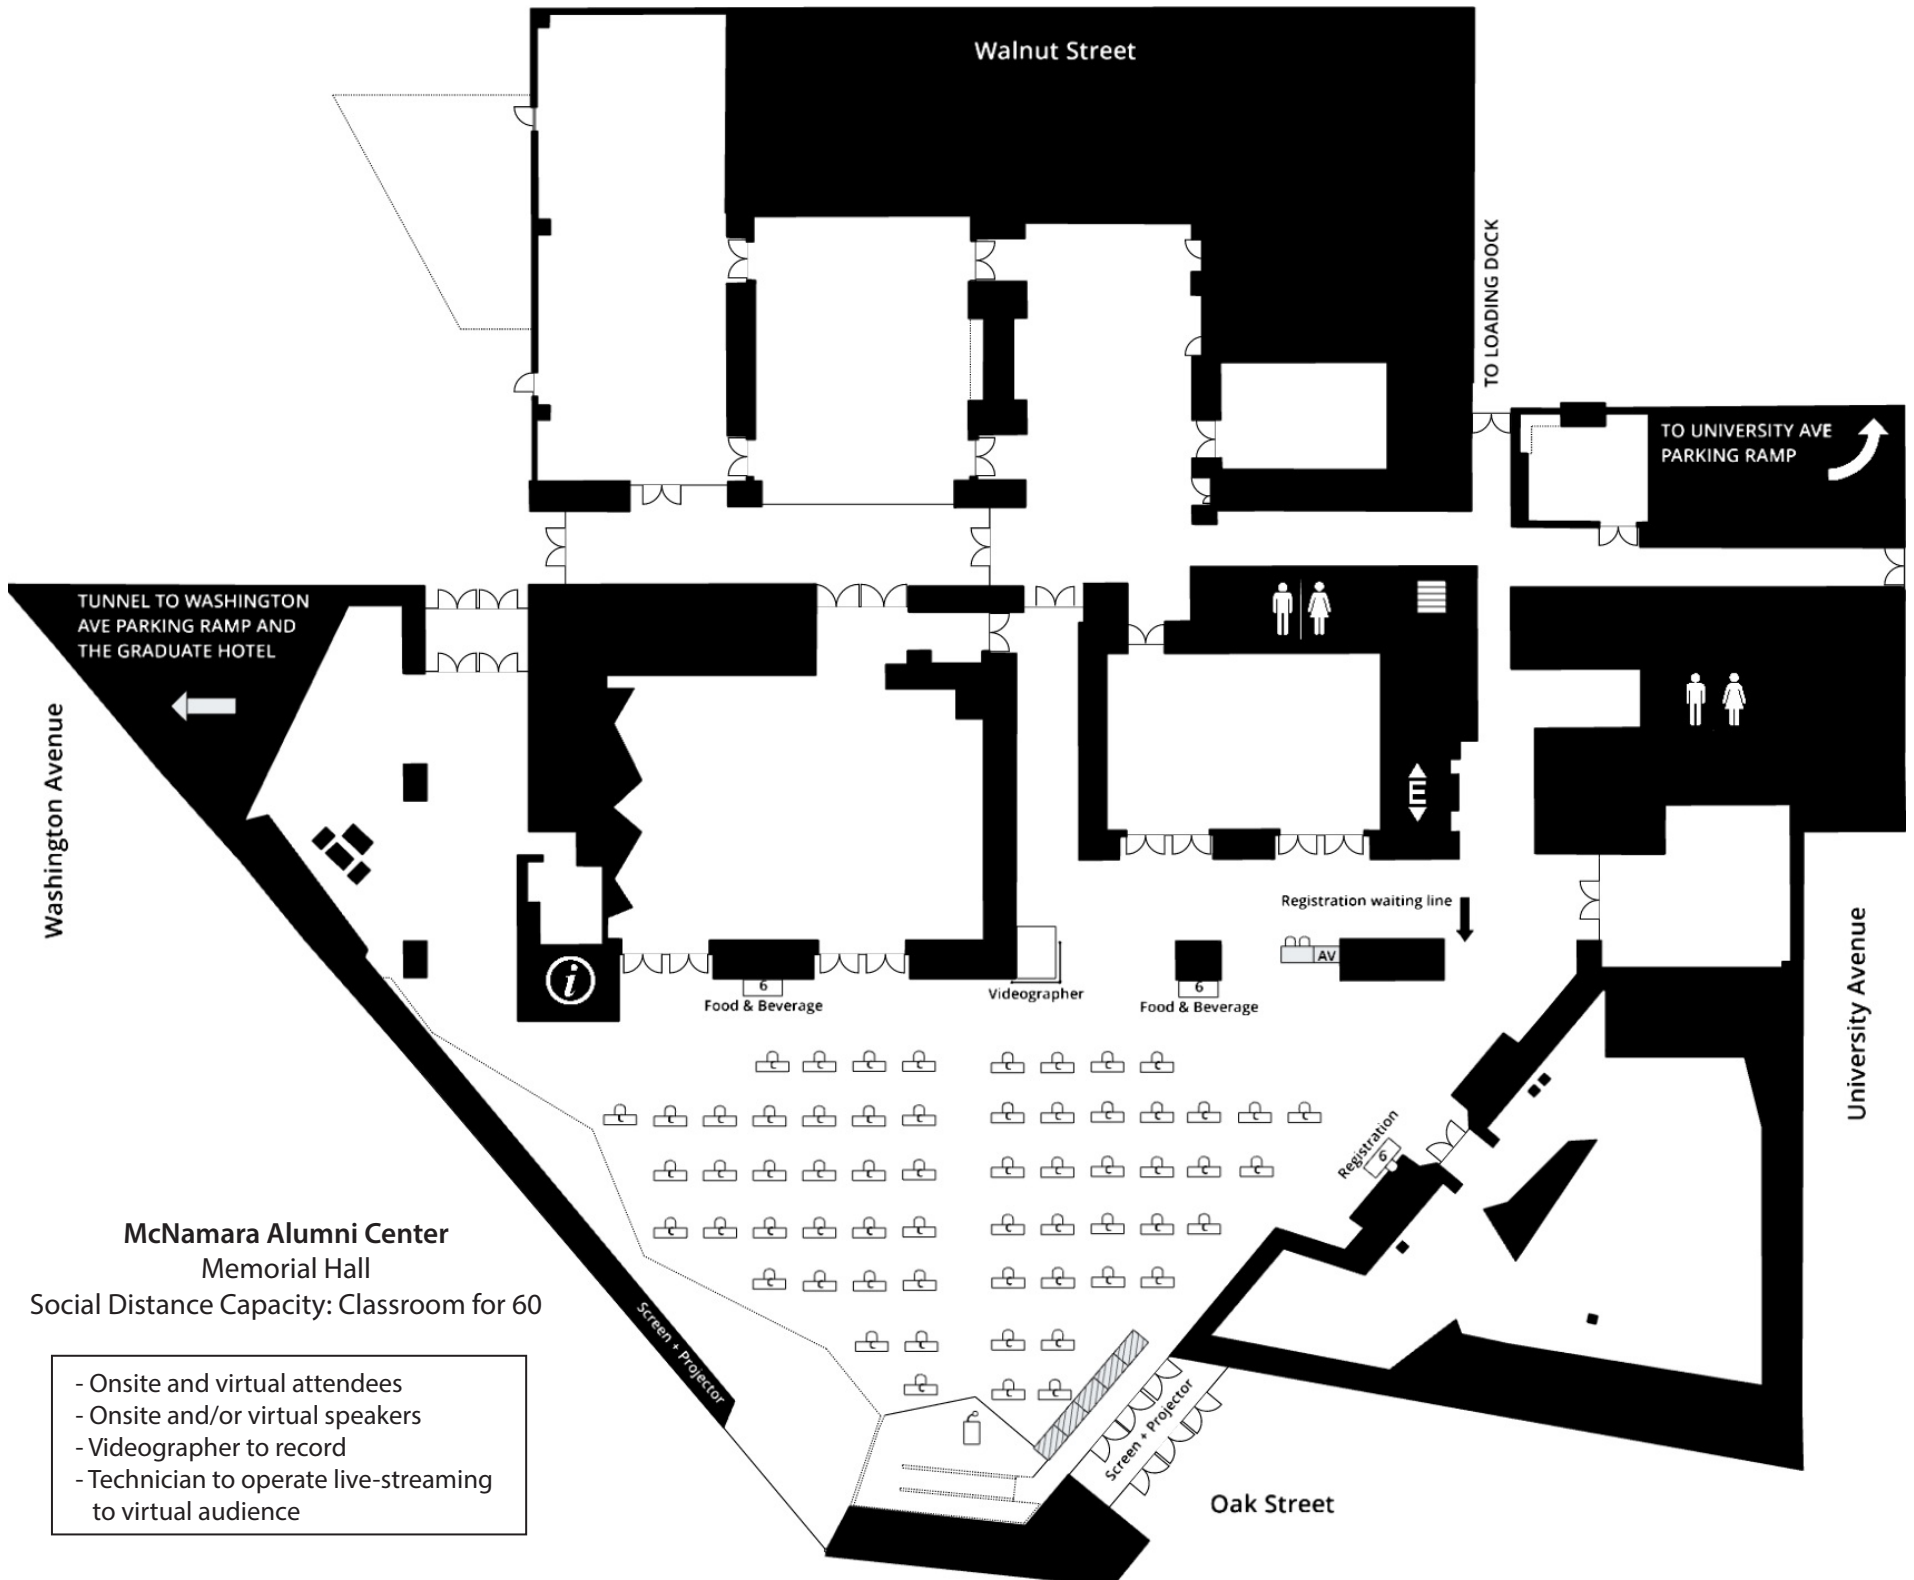

- Onsite and virtual attendees
- Onsite and/or virtual speakers
- Videographer to record
- Technician to operate live-streaming to virtual audience

**McNamara Alumni Center
Memorial Hall**
Social Distance Capacity: Classroom for 60