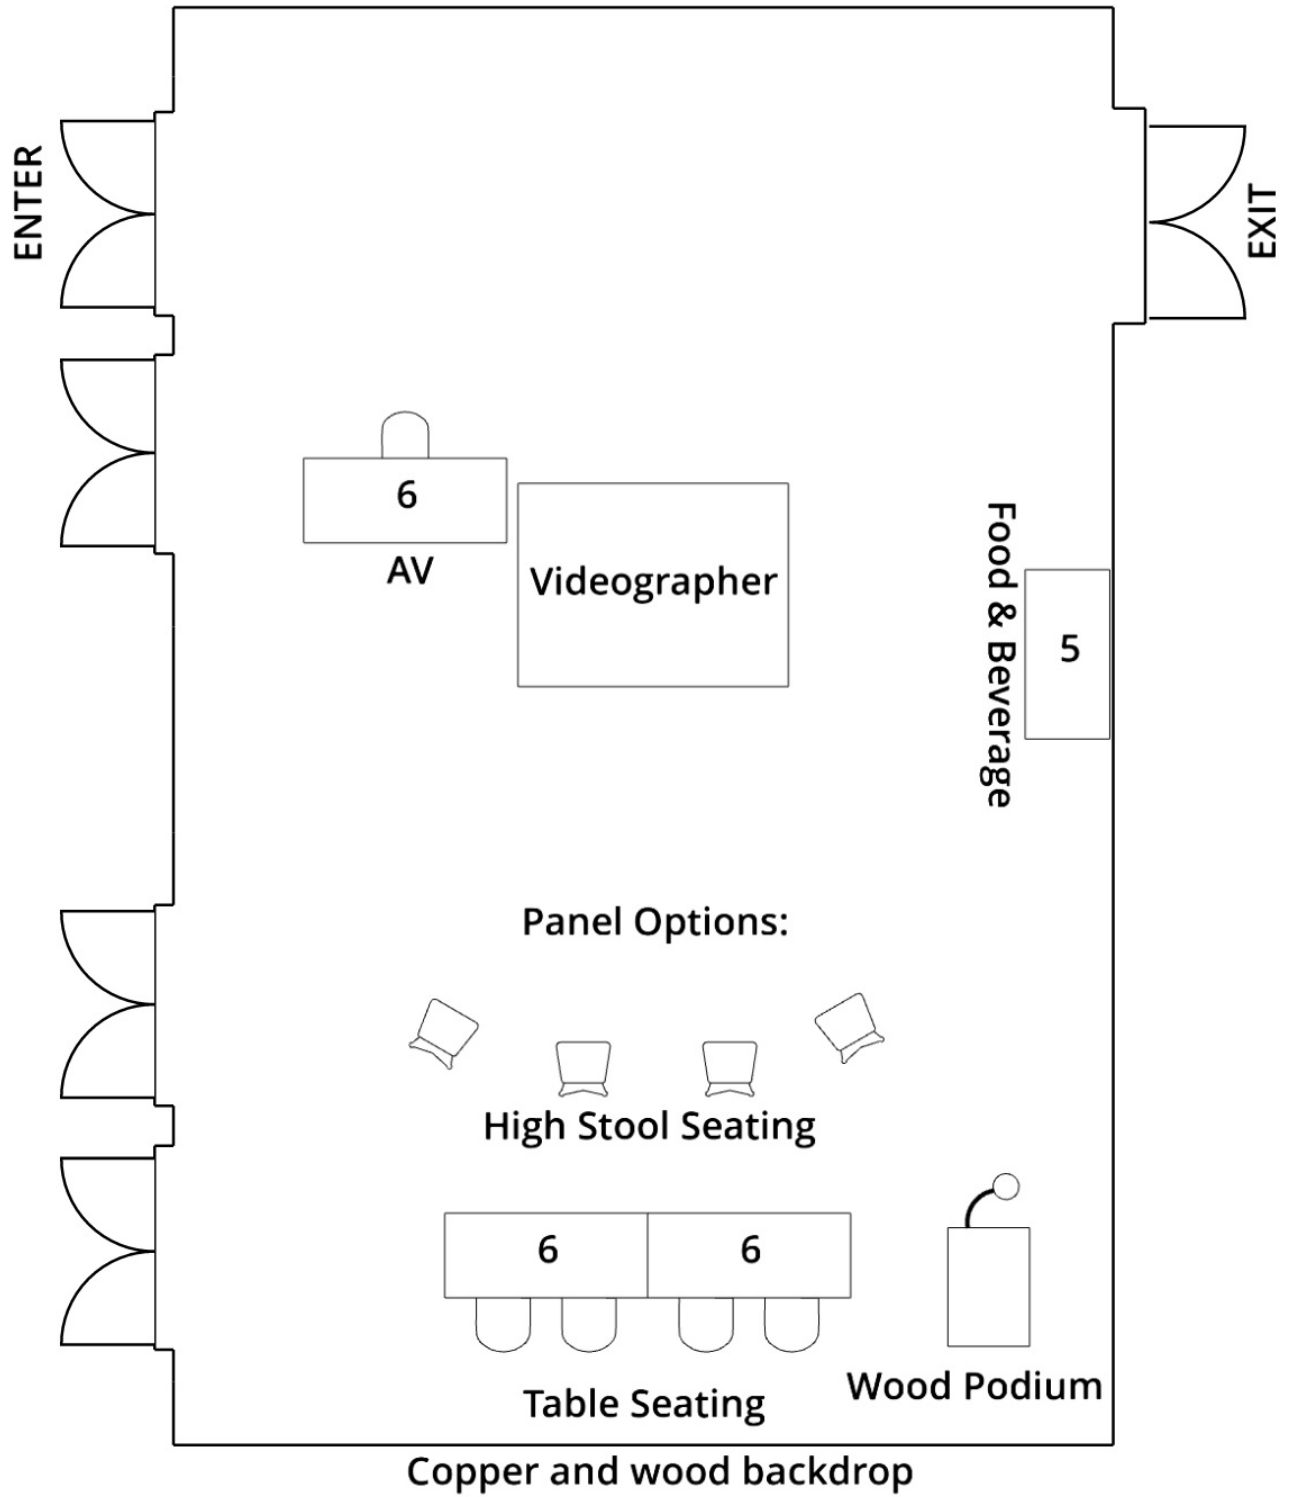

McNamara Alumni Center  
Ski-U-Mah  
Scenario #1 - Option #1  
Social Distancing, Panel for 2-4

**Virtual Scenario #1:**

- Virtual attendees only
- Onsite speaker or panel
- Videographer to record
- Technician to operate live stream

McNamara Alumni Center  
Ski-U-Mah  
Scenario #1 - Option #2  
Social Distancing, Speaker for 2

**Virtual Scenario #1:**

- 2 backdrop options for filming
- Virtual attendees only
- Onsite host and special guests
- Videographer to record
- Technician to operate live stream
- Pipe and drape colors include: black, white, copper and maroon