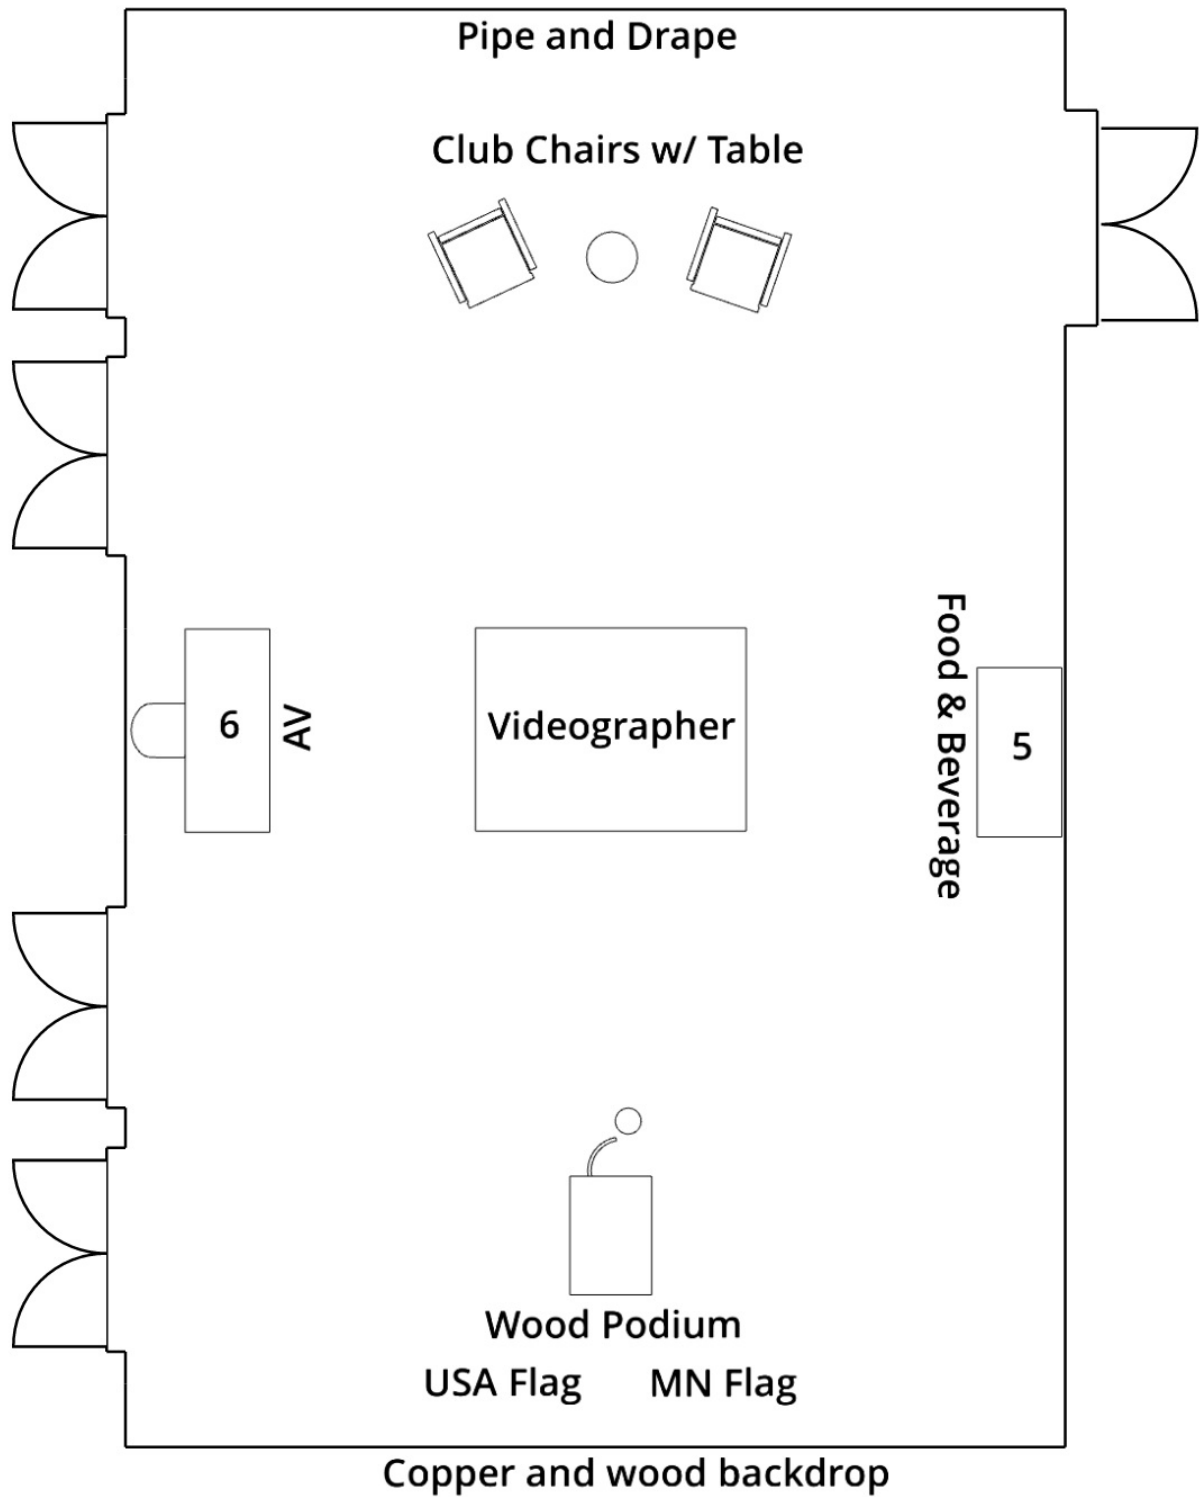

McNamara Alumni Center  
Ski-U-Mah  
Scenario #1 - Option #1  
Social Distancing, Panel for 2-4

**Virtual Scenario #1:**

- Virtual attendees only
- Onsite speaker or panel
- Videographer to record
- Technician to operate live stream

McNamara Alumni Center  
Ski-U-Mah  
Scenario #1 - Option #2  
Social Distancing, Speaker for 2

**Virtual Scenario #1:**

- 2 backdrop options for filming
- Virtual attendees only
- Onsite host and special guests
- Videographer to record
- Technician to operate live stream
- Pipe and drape colors include: black, white, copper and maroon