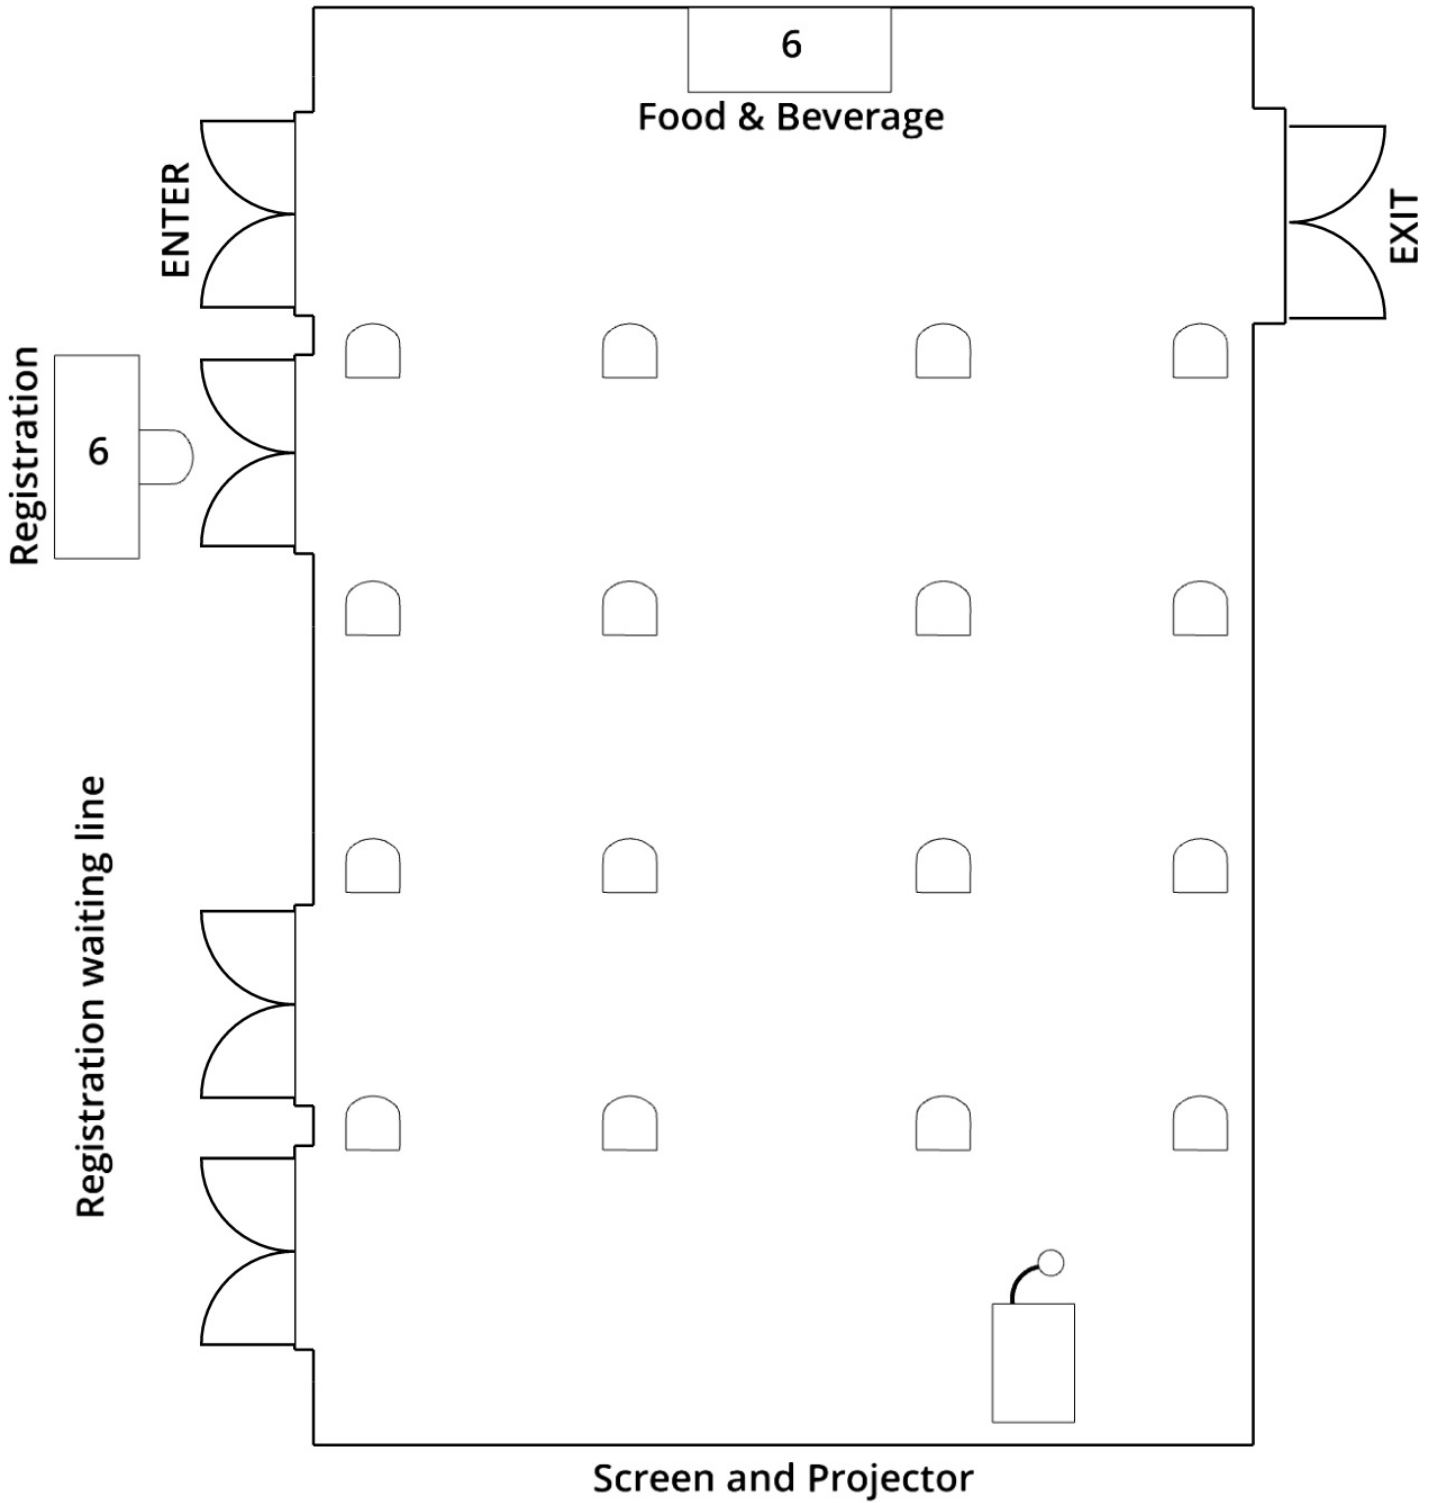

McNamara Alumni Center
Ski-U-Mah
Scenario #2 - Option #1
Social Distancing, Classroom for 12

Virtual Scenario #2:
-Onsite and virtual attendees
-Virtual speakers

McNamara Alumni Center
Ski-U-Mah
Scenario #2 - Option #2
Social Distancing, Theater for 16