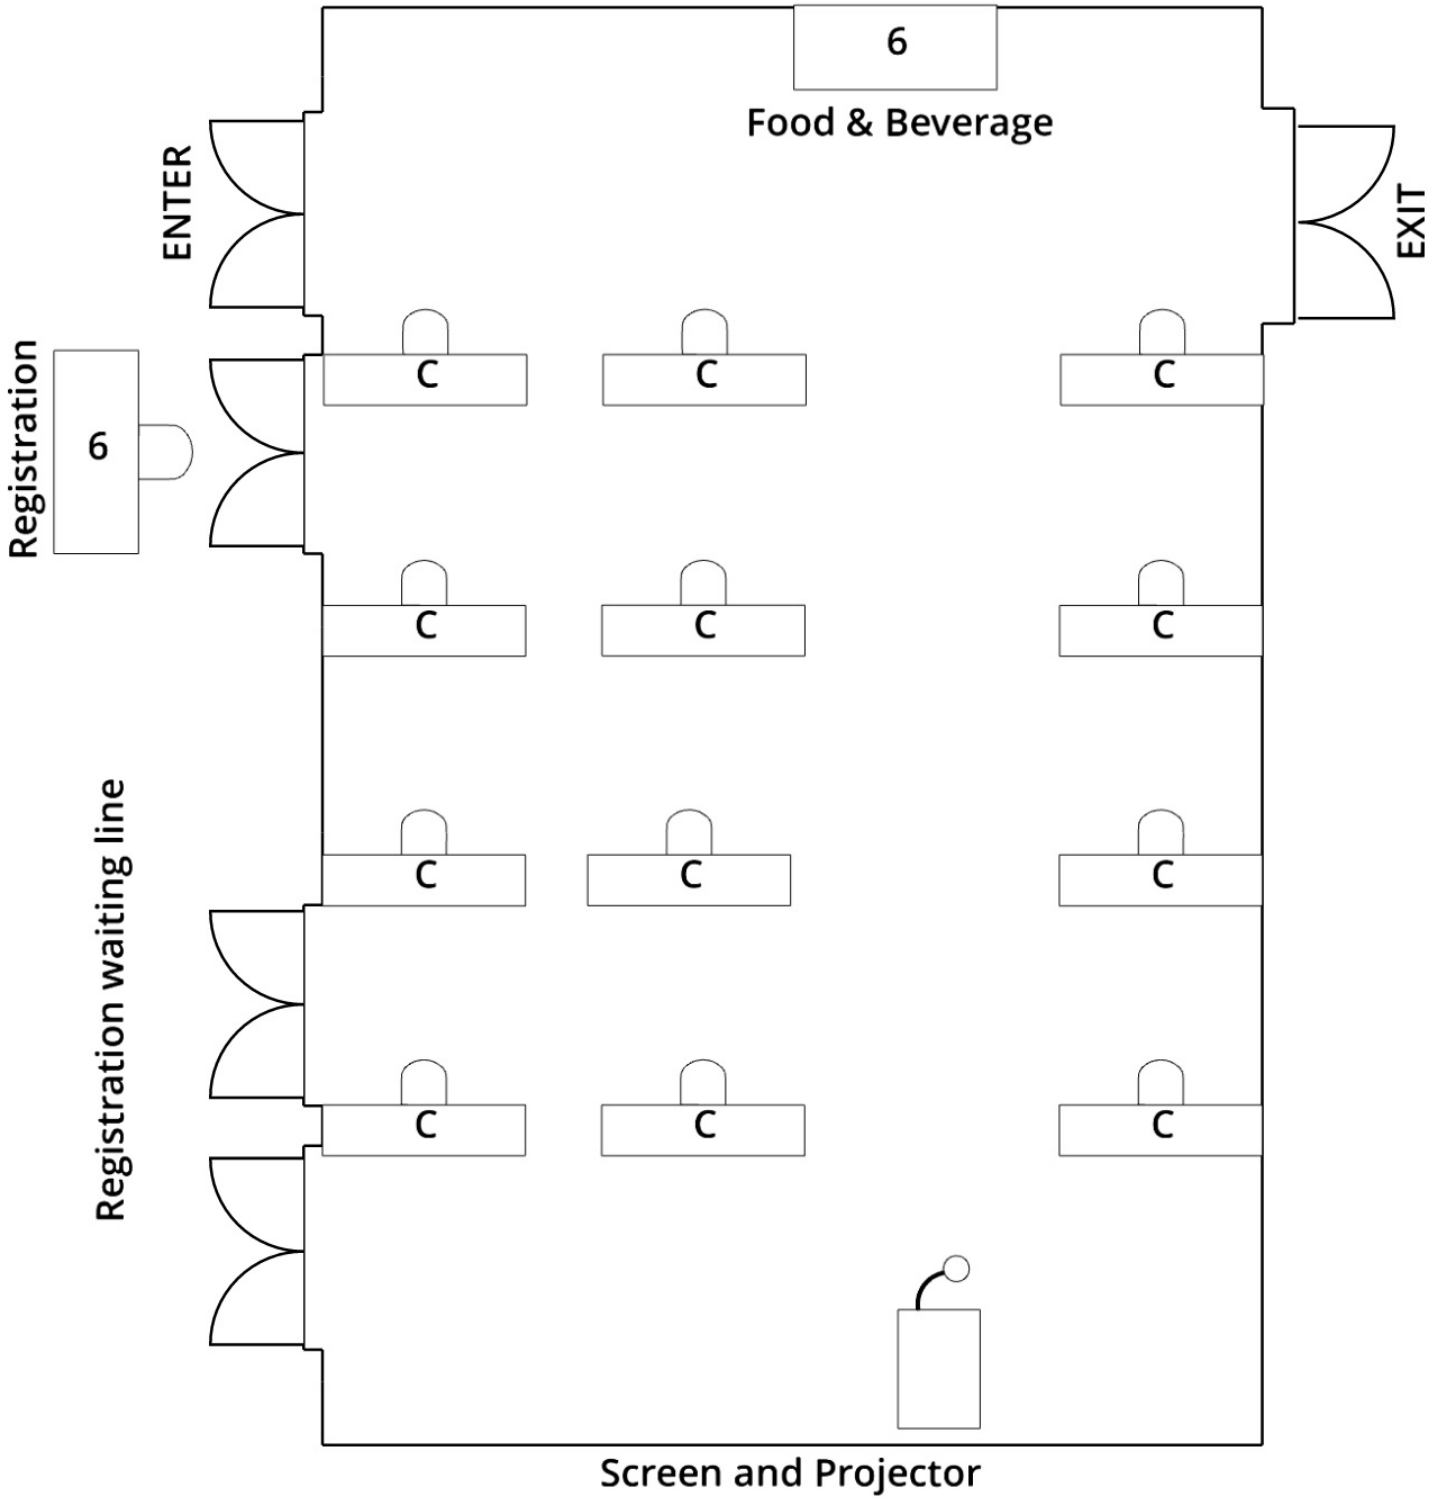

McNamara Alumni Center
Ski-U-Mah
Scenario #2 - Option #1
Social Distancing, Classroom for 12

Virtual Scenario #2:
-Onsite and virtual attendees
-Virtual speakers

McNamara Alumni Center
Ski-U-Mah
Scenario #2 - Option #2
Social Distancing, Theater for 16