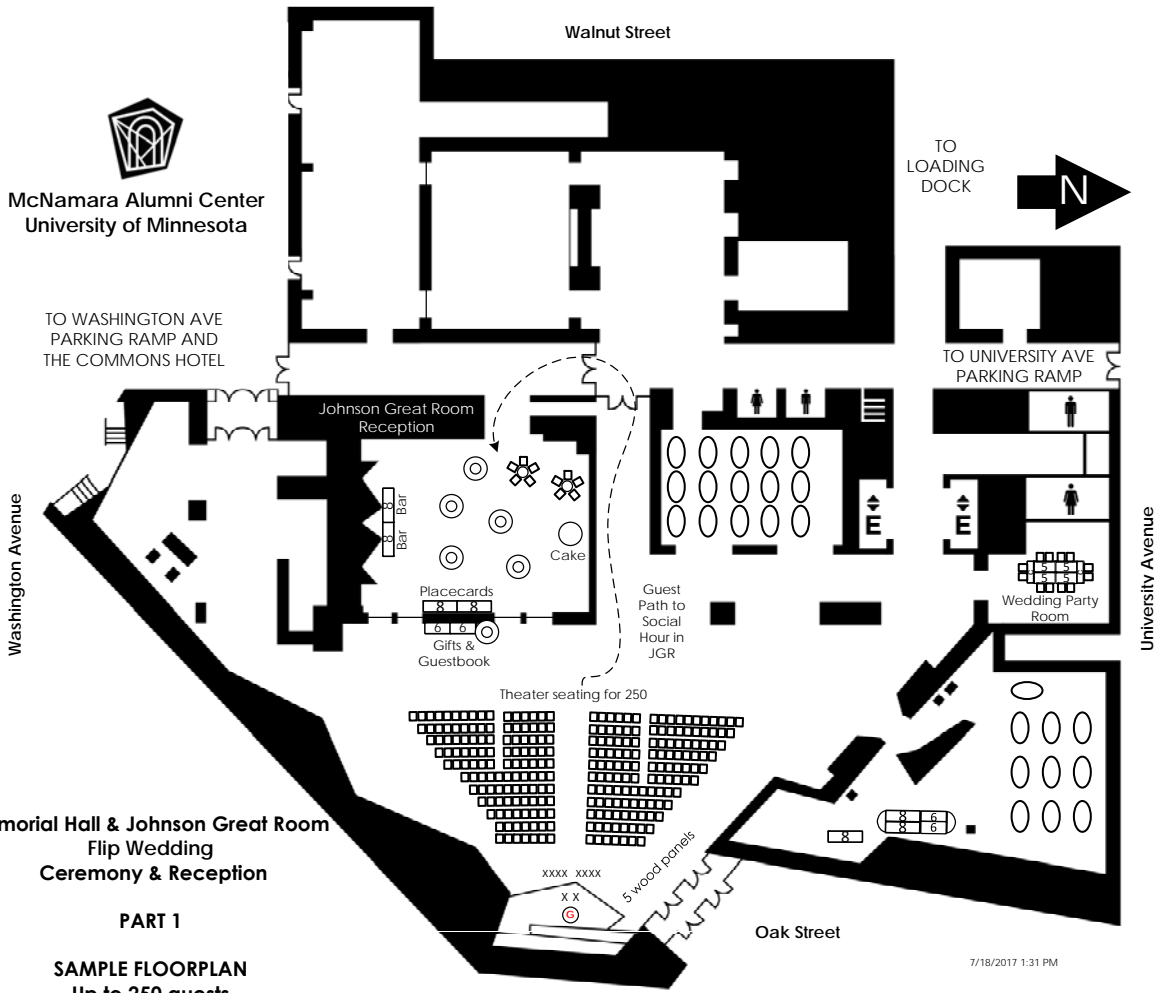

TO WASHINGTON AVE
PARKING RAMP AND
THE COMMONS HOTEL

TO
LOADING
DOCK

TO UNIVERSITY AVE
PARKING RAMP

Washington Avenue

University Avenue

Memorial Hall & Johnson Great Room
Flip Wedding
Ceremony & Reception

PART 1

SAMPLE FLOORPLAN
Up to 250 guests

Memorial Hall & Johnson Great Room
Flip Wedding
Ceremony & Reception

PART 2

SAMPLE FLOORPLAN
Up to 250 guests