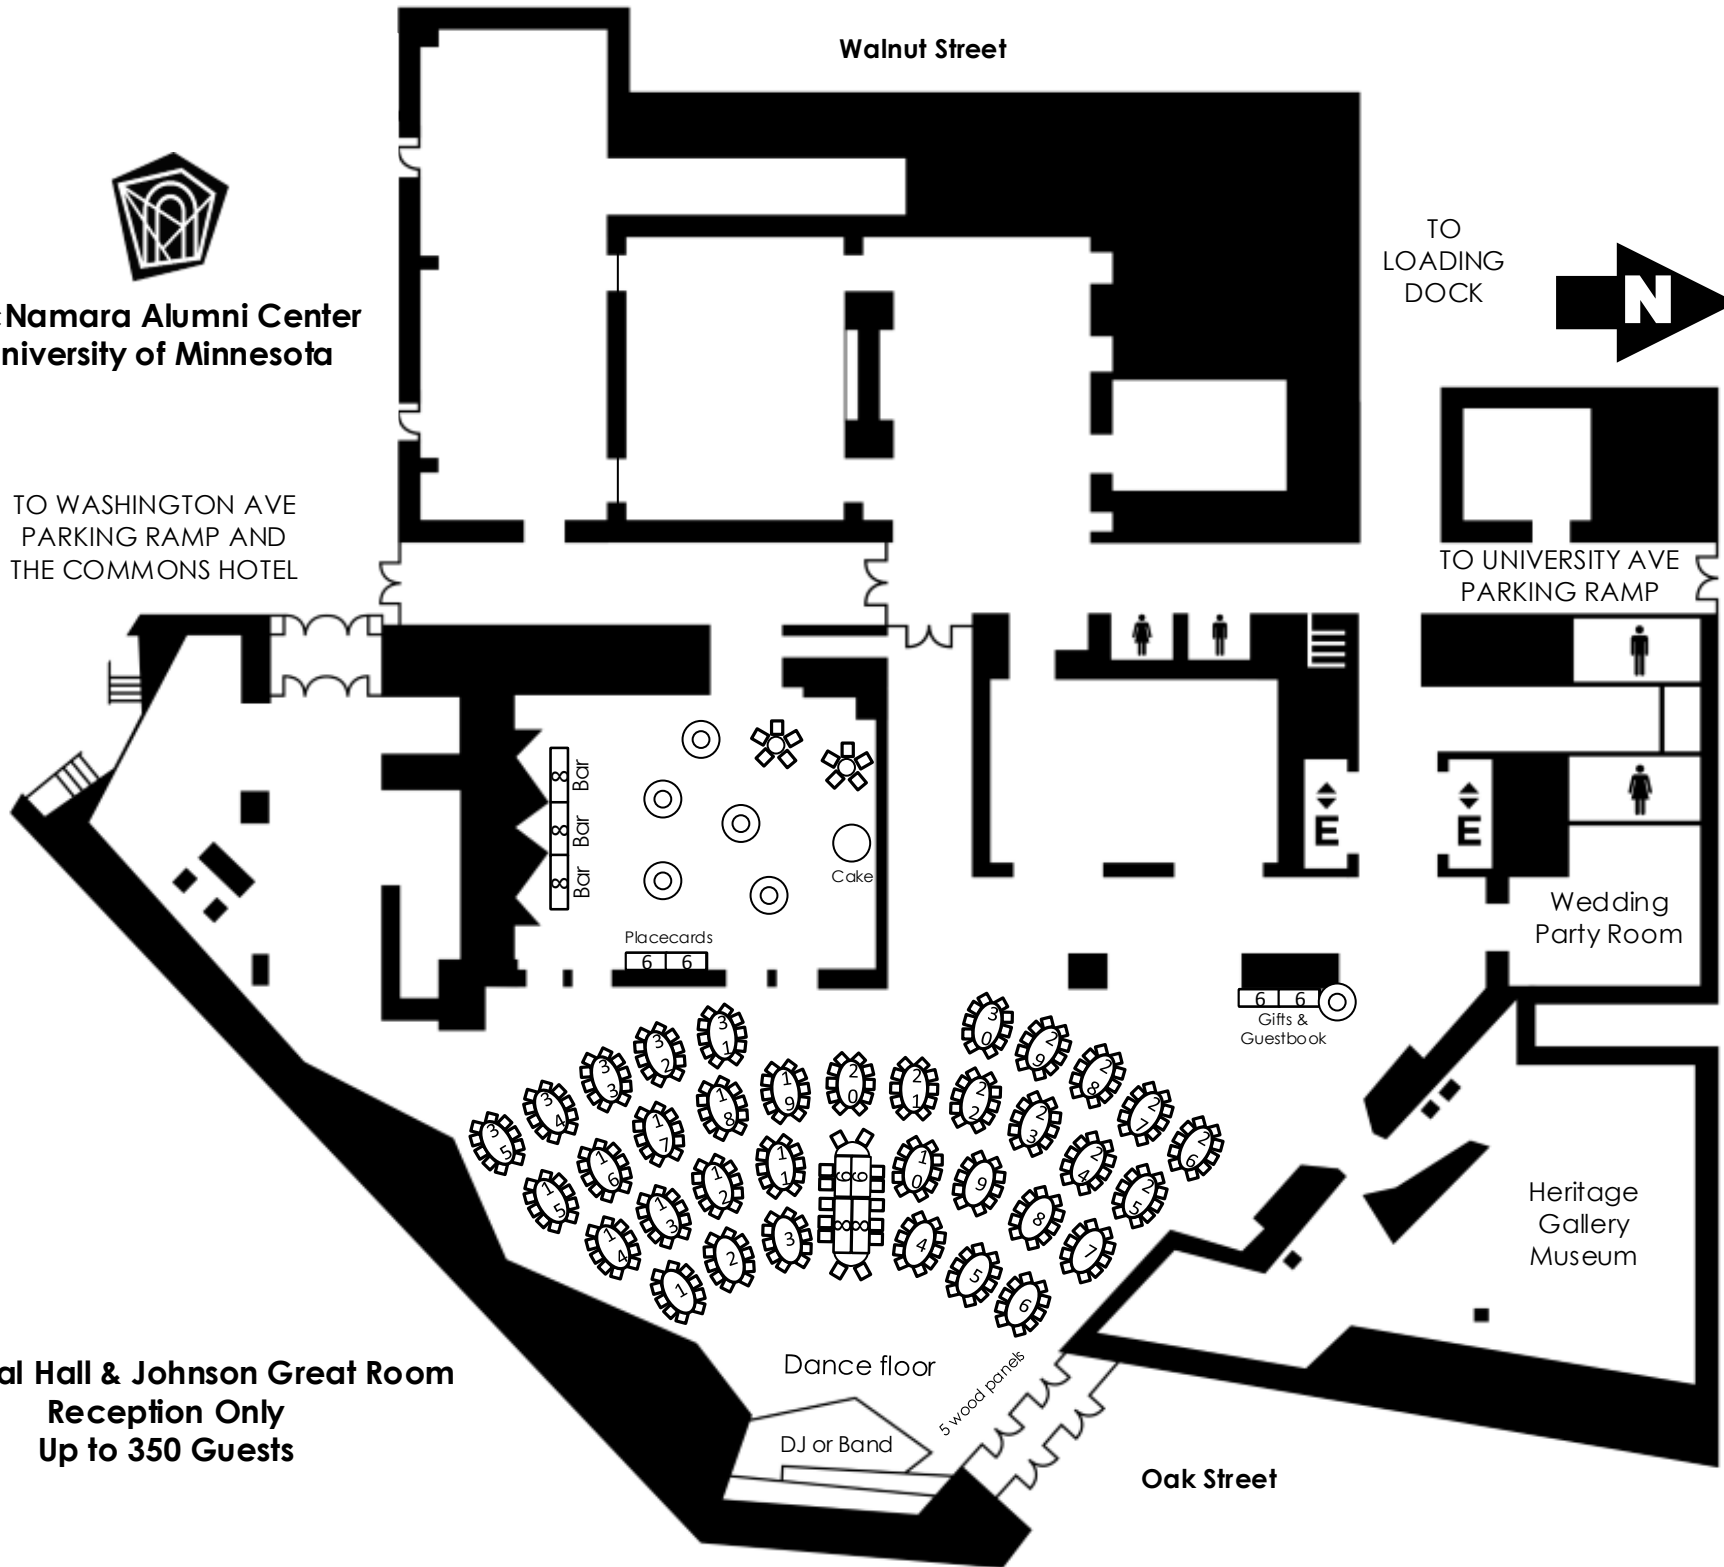

**McNamara Alumni Center  
University of Minnesota**

Walnut Street

TO  
LOADING  
DOCK

TO WASHINGTON AVE  
PARKING RAMP AND  
THE COMMONS HOTEL

TO UNIVERSITY AVE  
PARKING RAMP

Washington Avenue

University Avenue

**Memorial Hall & Johnson Great Room  
Reception Only  
Up to 350 Guests**

Bar Bar Bar

Cake

Placecards

Gifts & Guestbook

Wedding Party Room

Heritage Gallery Museum

Dance floor

DJ or Band

5 wood panels

Oak Street