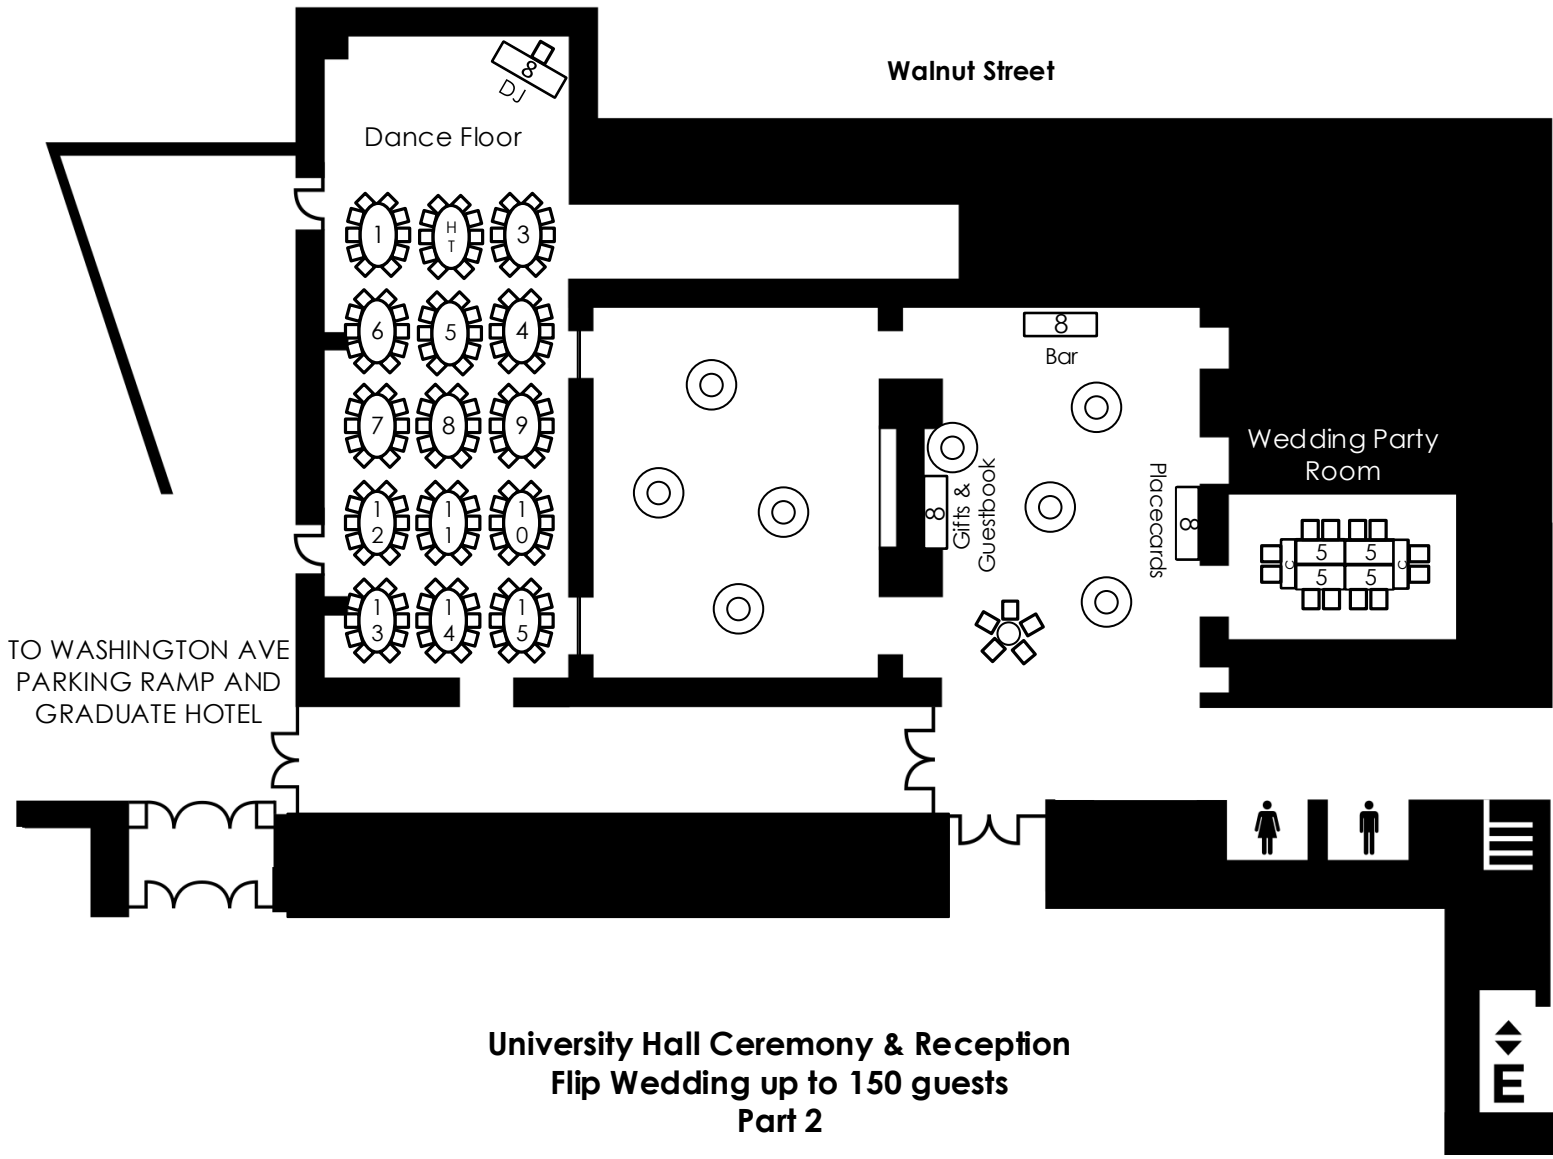

McNamara Alumni Center
University of Minnesota

TO
LOADING
DOCK

TO UNIVERSITY AVE
PARKING RAMP

Walnut Street

6X8 6X8

XXXXX XXXXX

Theater Seating for 150

Bar

Gifts &
Guestbook

Wedding Party
Room

Placecards

TO WASHINGTON AVE
PARKING RAMP AND
GRADUATE HOTEL

University Hall Ceremony & Reception
Flip Wedding up to 150 guests
Part 1

McNamara Alumni Center
University of Minnesota