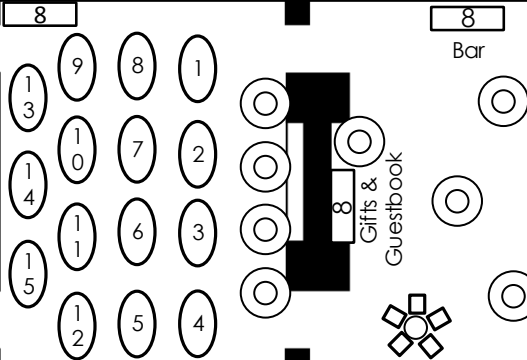

McNamara Alumni Center
University of Minnesota

TO
LOADING
DOCK

TO UNIVERSITY AVE
PARKING RAMP

Walnut Street

6X8 6X8

XXXXX XXXXX

Theater Seating for 150

Bar

Gifts &
Guestbook

Wedding Party
Room

Placecards

TO WASHINGTON AVE
PARKING RAMP AND
GRADUATE HOTEL

University Hall Ceremony & Reception
Flip Wedding up to 150 guests
Part 1

McNamara Alumni Center
University of Minnesota