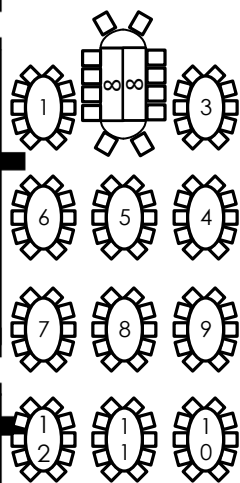

**McNamara Alumni Center
University of Minnesota**

TO
LOADING
DOCK

TO UNIVERSITY AVE
PARKING RAMP

Walnut Street

Dance Floor

Placecards

Bar

Gifts &
Guestbook

Cake

Wedding Party
Room

TO WASHINGTON AVE
PARKING RAMP AND
GRADUATE HOTEL

**University Hall Reception Only
Up to 130 guests**