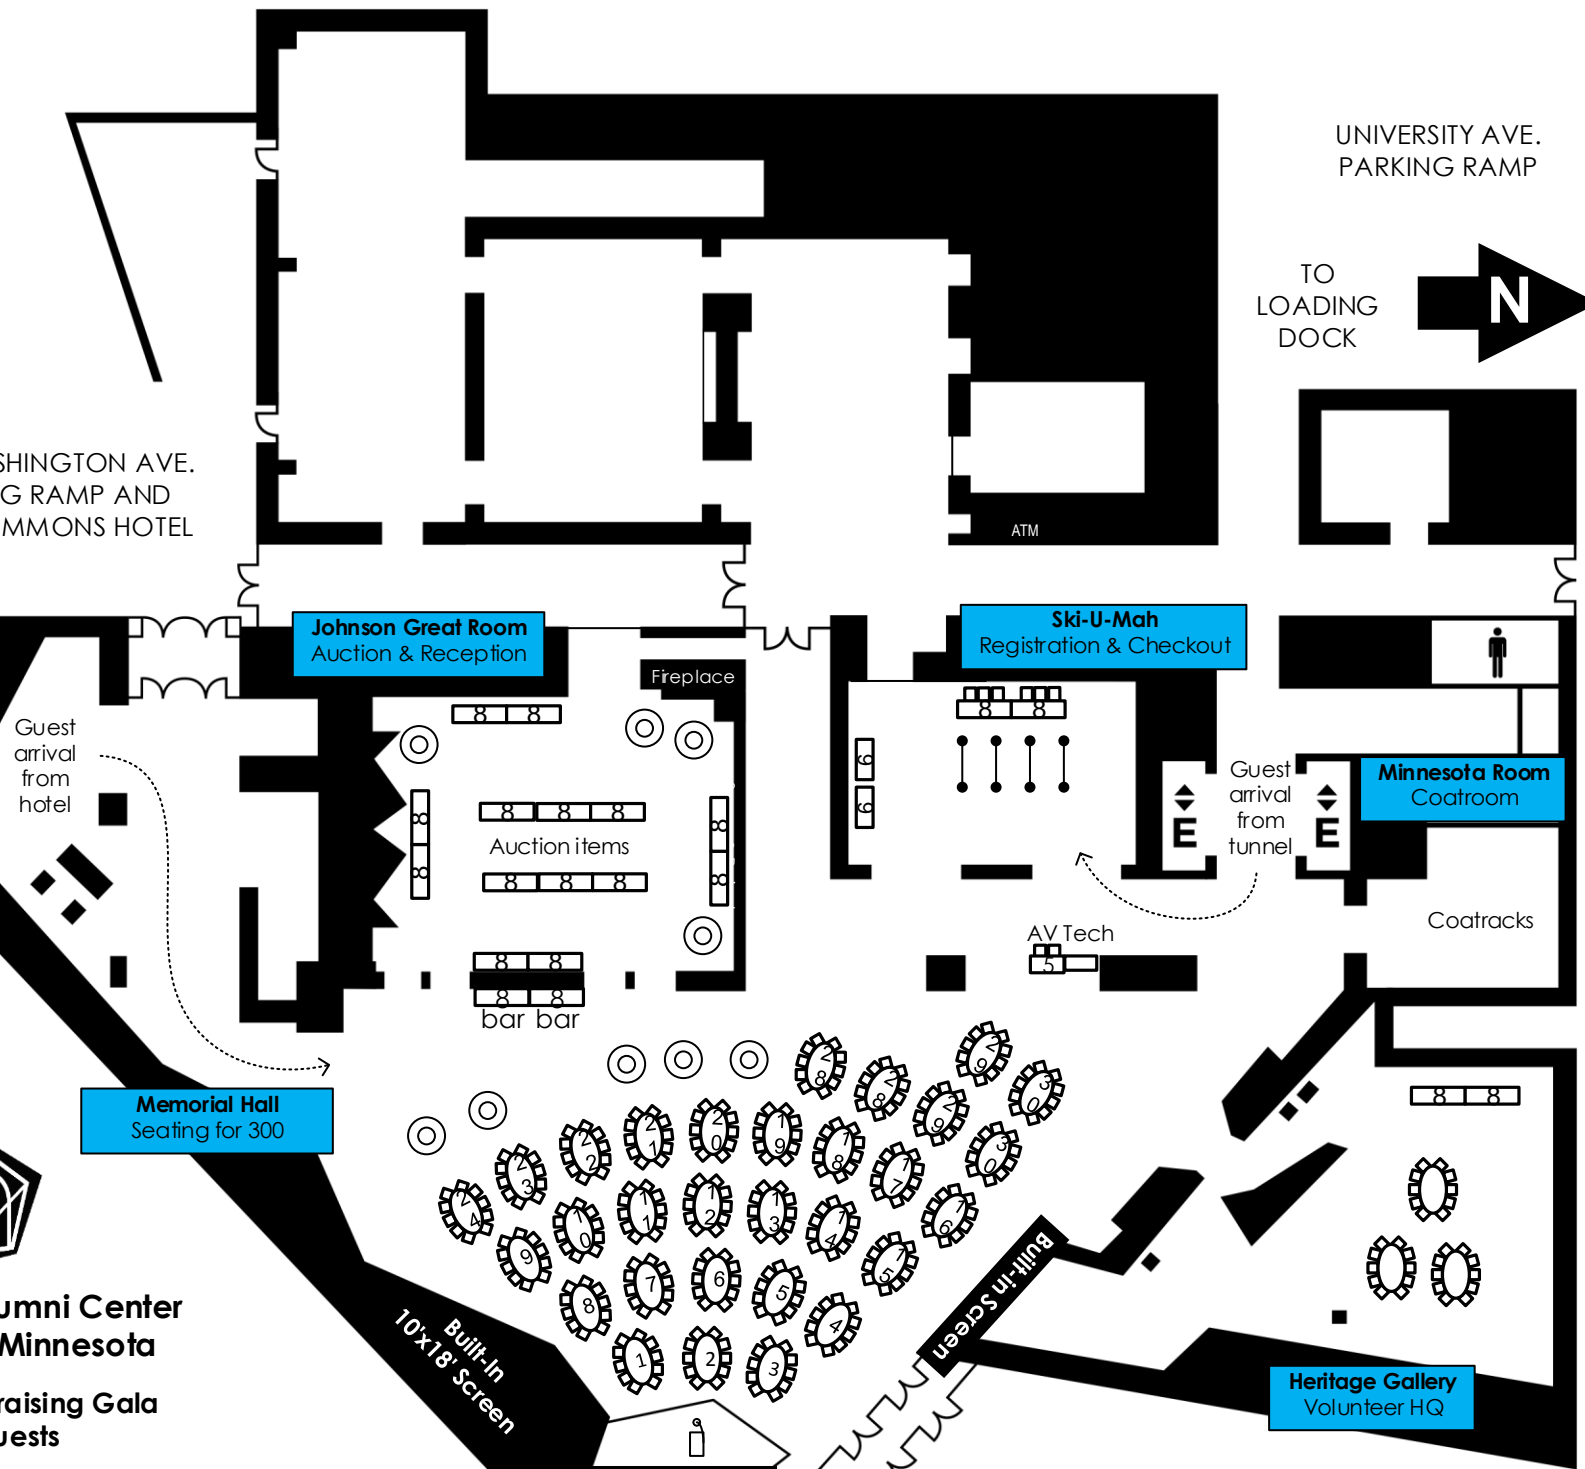

UNIVERSITY AVE.
PARKING RAMP

TO
LOADING
DOCK

TO WASHINGTON AVE.
PARKING RAMP AND
THE COMMONS HOTEL

Washington Avenue

University Avenue

Johnson Great Room
Auction & Reception

Ski-U-Mah
Registration & Checkout

Minnesota Room
Coatroom

Memorial Hall
Seating for 300

Heritage Gallery
Volunteer HQ

McNamara Alumni Center
University of Minnesota

Sample Fundraising Gala
300 guests

Built-In
10x18' Screen

Pipe & Drape

Oak Street
2 meters reserved